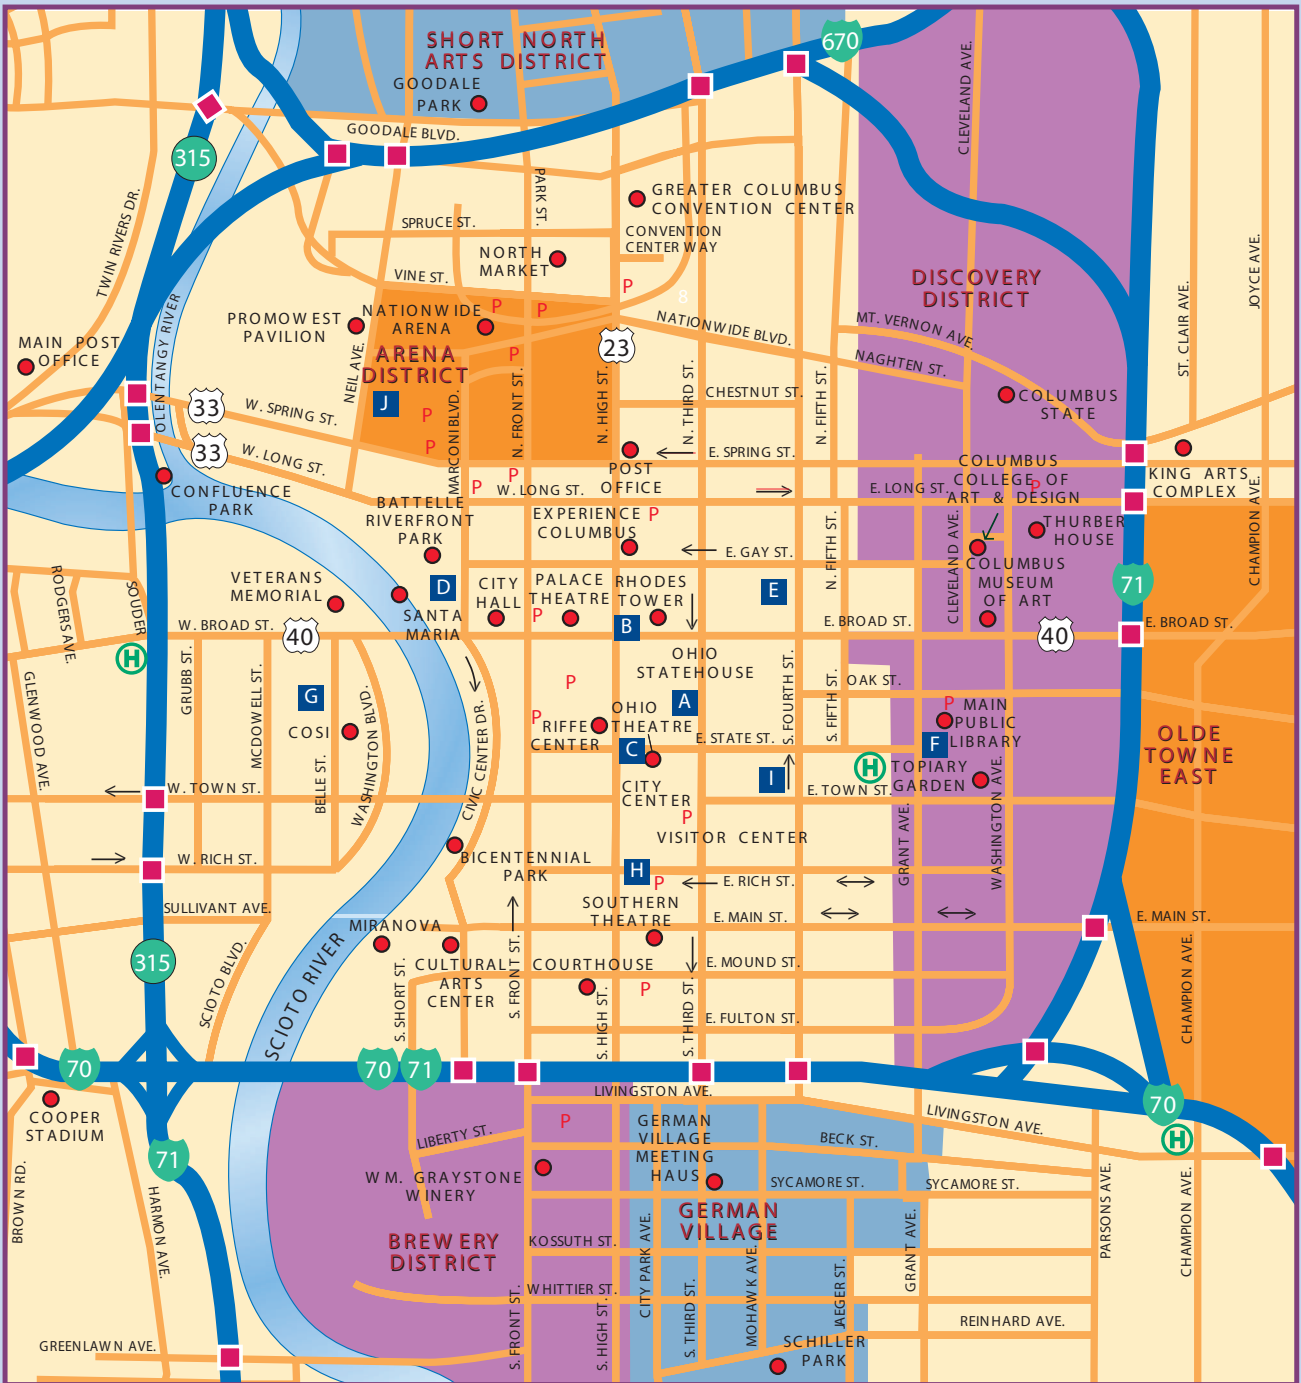

Downtown Columbus

KEY

- POINT OF INTEREST
- P PARKING GARAGE
- H HOSPITAL

Approximately 10 Minute Walk

DOWNTOWN MOTORCOACH PARKING

- | | | | |
|--|--|---|---|
| <p>A West Side of Third Street, from Broad Street to State Street</p> <p>B Broad Street from High Street to Third Street. Part of stop is Central Ohio Transit Authority</p> <p>C State Street from Third Street to High Street (permit required, 614-645-3039)</p> | <p>D West side of Civic Center Drive from Long Street to Broad Street</p> <p>E West side of Fourth Street from Lynn to Gay Street</p> <p>F North side of Town Street from Washington Avenue to Grant Avenue</p> | <p>G COSI Parking: COSI West lot on McDowell Street off Broad Street; alternate parking at Veterans Memorial; \$</p> <p>H City Center Parking: Paved lot near Rich and High streets</p> | <p>I Greyhound Bus Station: 111 E. Town St., 614-228-2266; \$25 per night</p> <p>J Arena District Parking: Call 614-228-2885 for designated locations</p> |
|--|--|---|---|