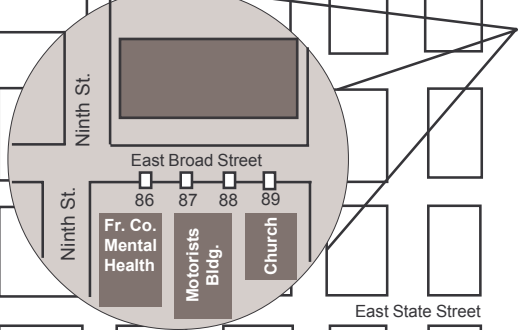

High Street & Downtown Banner Map

See
Arena District
Banner Map

- Two 8' banners per pole (pocket)
- Two 8' banners per pole (velcro)
- ▲ One 8' banner per pole (velcro)
- ◆ Two 5' banners per pole (pocket)

Updated: 8/10

Arena District Banner Map

-  One 8' banner per pole (pocket)
-  One 5' banners per pole (pocket)

*Poles 253-276 Not Available