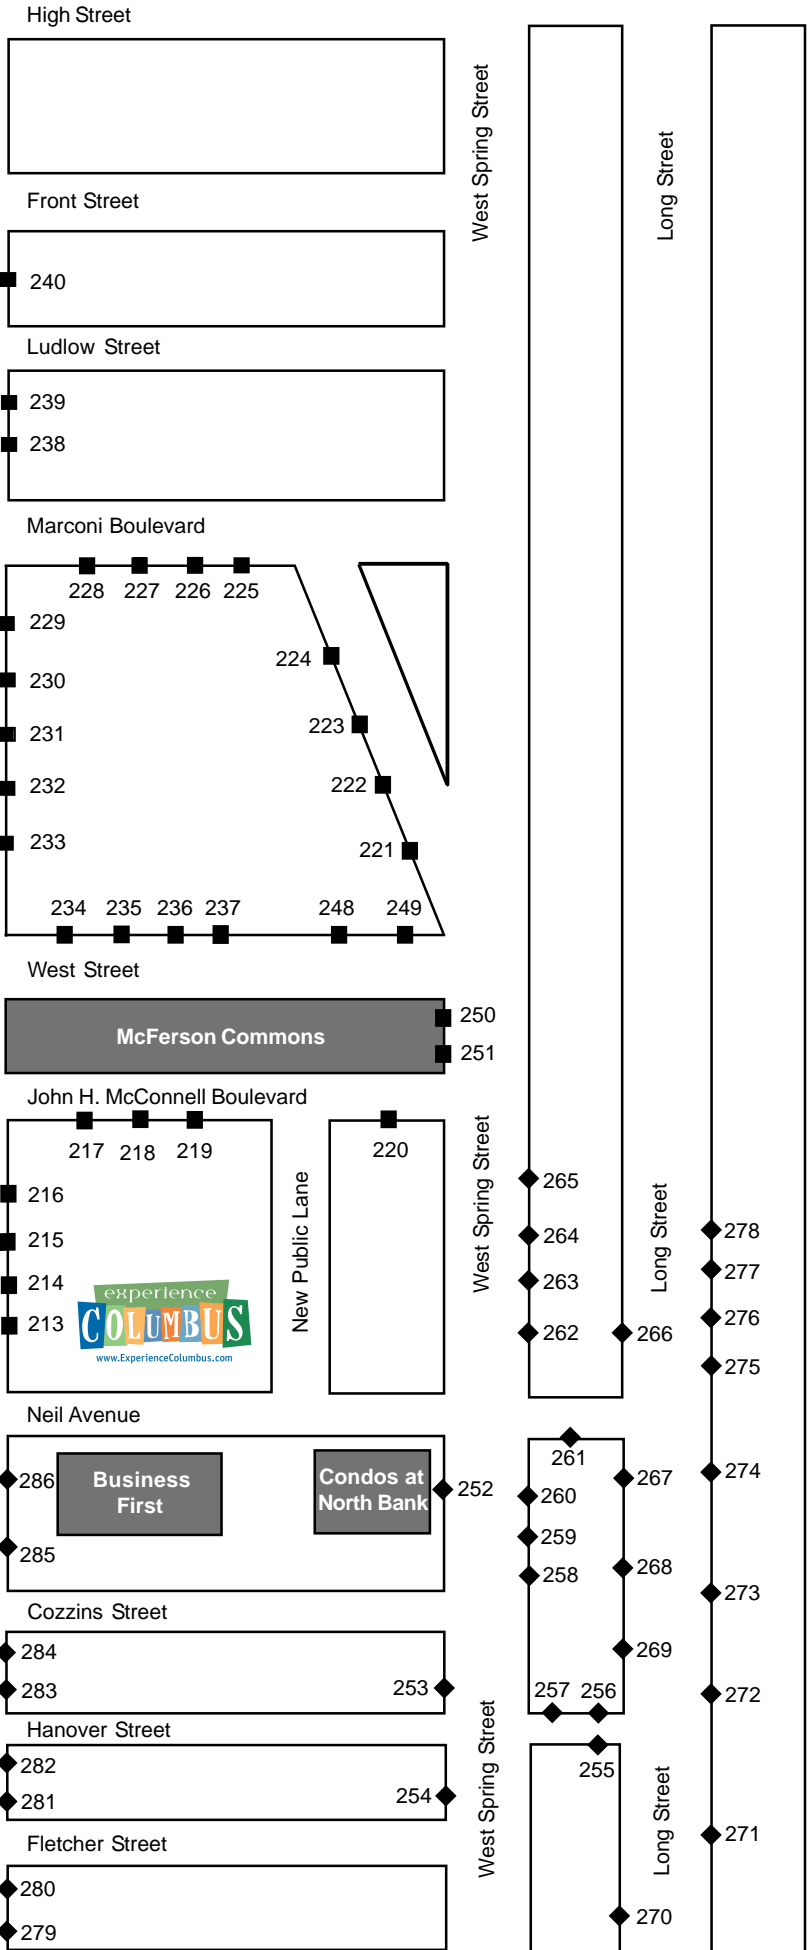

High Street & Downtown Banner Map

See
Arena District
Banner Map

- Two 8' banners per pole (pocket)
- Two 8' banners per pole (velcro)
- ▲ One 8' banner per pole (velcro)
- ◆ Two 5' banners per pole (pocket)

Updated: 8/10

Arena District Banner Map

-  One 8' banner per pole (pocket)
-  One 5' banners per pole (pocket)

*Poles 253-276 Not Available