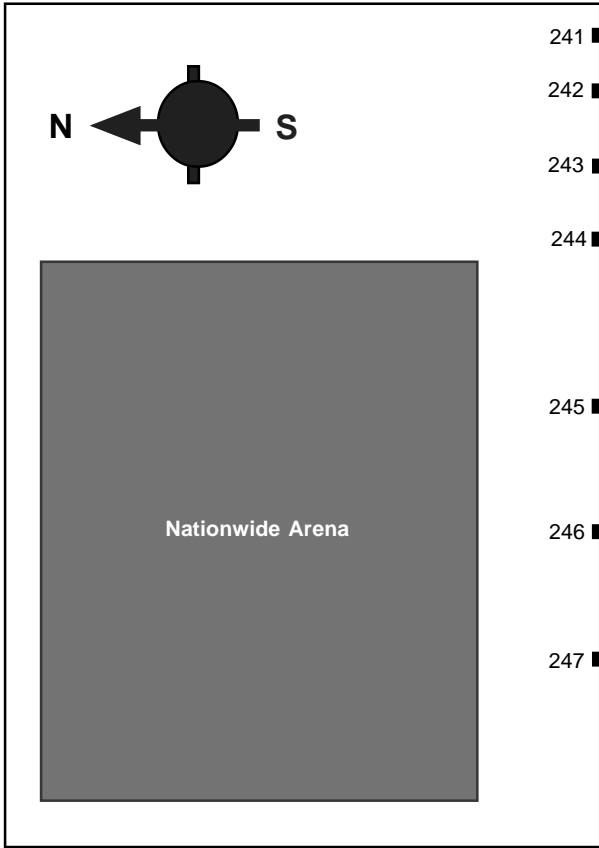

High Street & Downtown Banner Map

See
Arena District
Banner Map

- Two 8' banners per pole (pocket)
- Two 8' banners per pole (velcro)
- ▲ One 8' banner per pole (velcro)
- ◆ Two 5' banners per pole (pocket)

Updated: 8/10

Arena District Banner Map

-  One 8' banner per pole (pocket)
-  One 5' banners per pole (pocket)

*Poles 253-276 Not Available