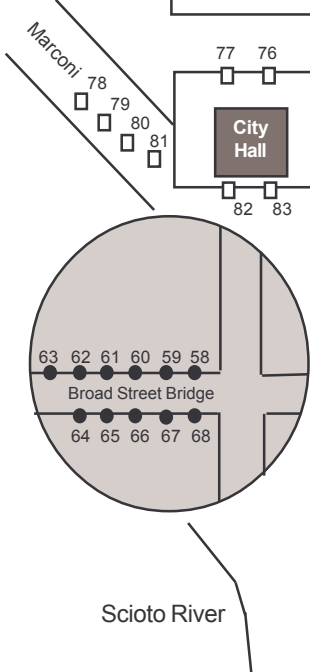

High Street & Downtown Banner Map

See
Arena District
Banner Map

- Two 8' banners per pole (pocket)
- Two 8' banners per pole (velcro)
- ▲ One 8' banner per pole (velcro)
- ◆ Two 5' banners per pole (pocket)

Updated: 8/10

Arena District Banner Map

-  One 8' banner per pole (pocket)
-  One 5' banners per pole (pocket)

*Poles 253-276 Not Available